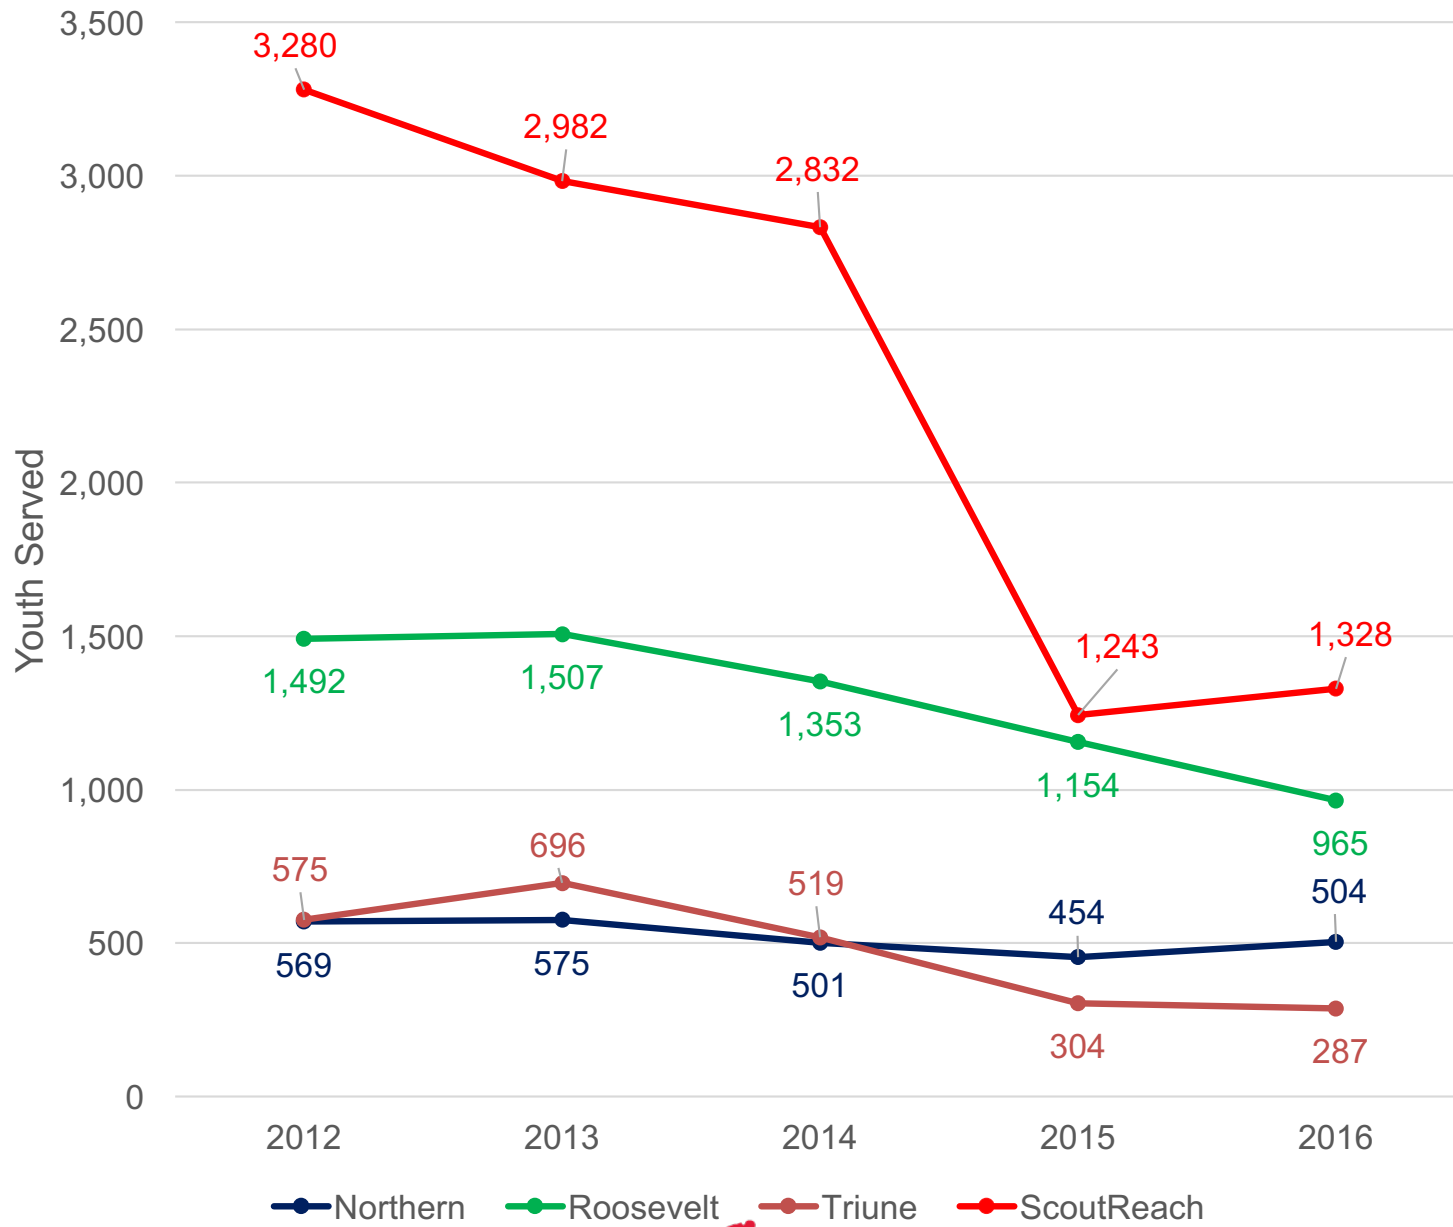

Membership Today

<i>District</i>	<i>Youth</i>	<i>Units</i>
Northern	504	26
Roosevelt	965	53
Triune	289	17
ScoutReach	1,328	53
TOTAL	3,086	149

Prepared. For Life.™

Membership History

Prepared. For Life.™