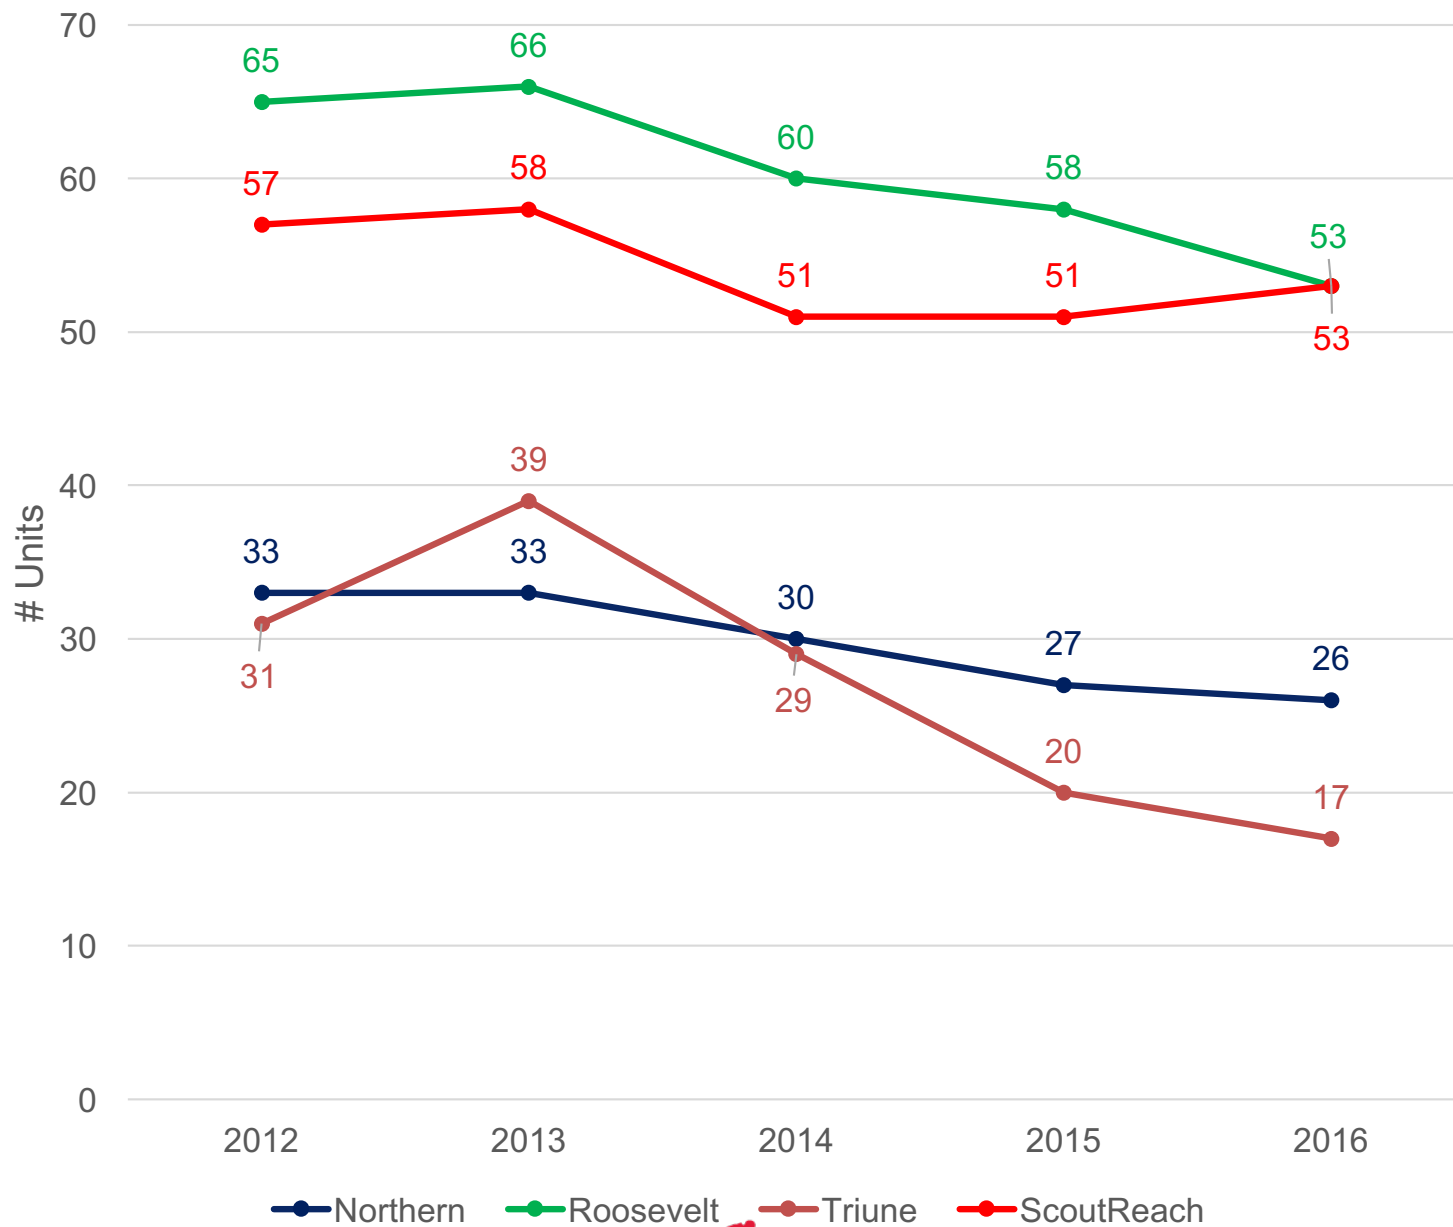

Unit History