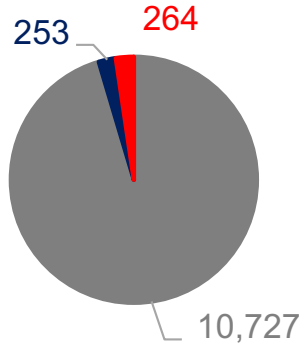

### Northern District 11,244 Cub Scout-Age Youth

- Cub Scout-Age Youth Not Registered in Scouting
- Current Cub Scout Membership
- ScoutReach Cub Scouts w/in District