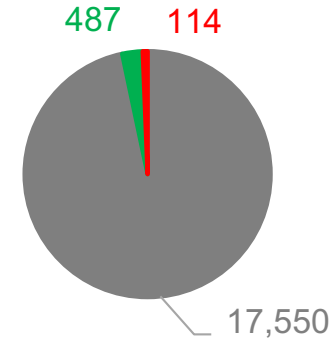

### Northern District 11,244 Cub Scout-Age Youth

- Cub Scout-Age Youth Not Registered in Scouting
- Current Cub Scout Membership
- ScoutReach Cub Scouts w/in District

### Roosevelt District 18,151 Cub Scout-Age Youth

- Cub Scout-Age Youth Not Registered in Scouting
- Current Cub Scout Membership
- ScoutReach Cub Scouts w/in District