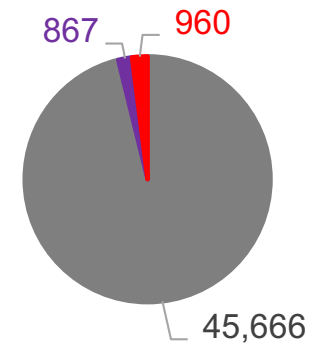

Philadelphia County 47,493 Cub Scout-Age Youth

- Cub Scout-Age Youth Not Registered in Scouting
- Current Cub Scout Membership
- ScoutReach Cub Scouts w/in Districts