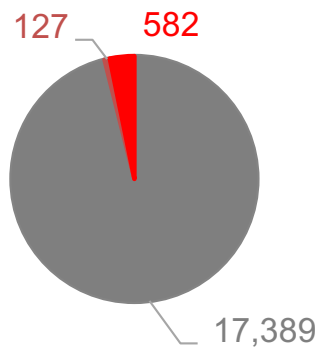

Triune District 18,098 Cub Scout-Age Youth

- Cub Scout-Age Youth Not Registered in Scouting
- Current Cub Scout Membership
- ScoutReach Cub Scouts w/in District